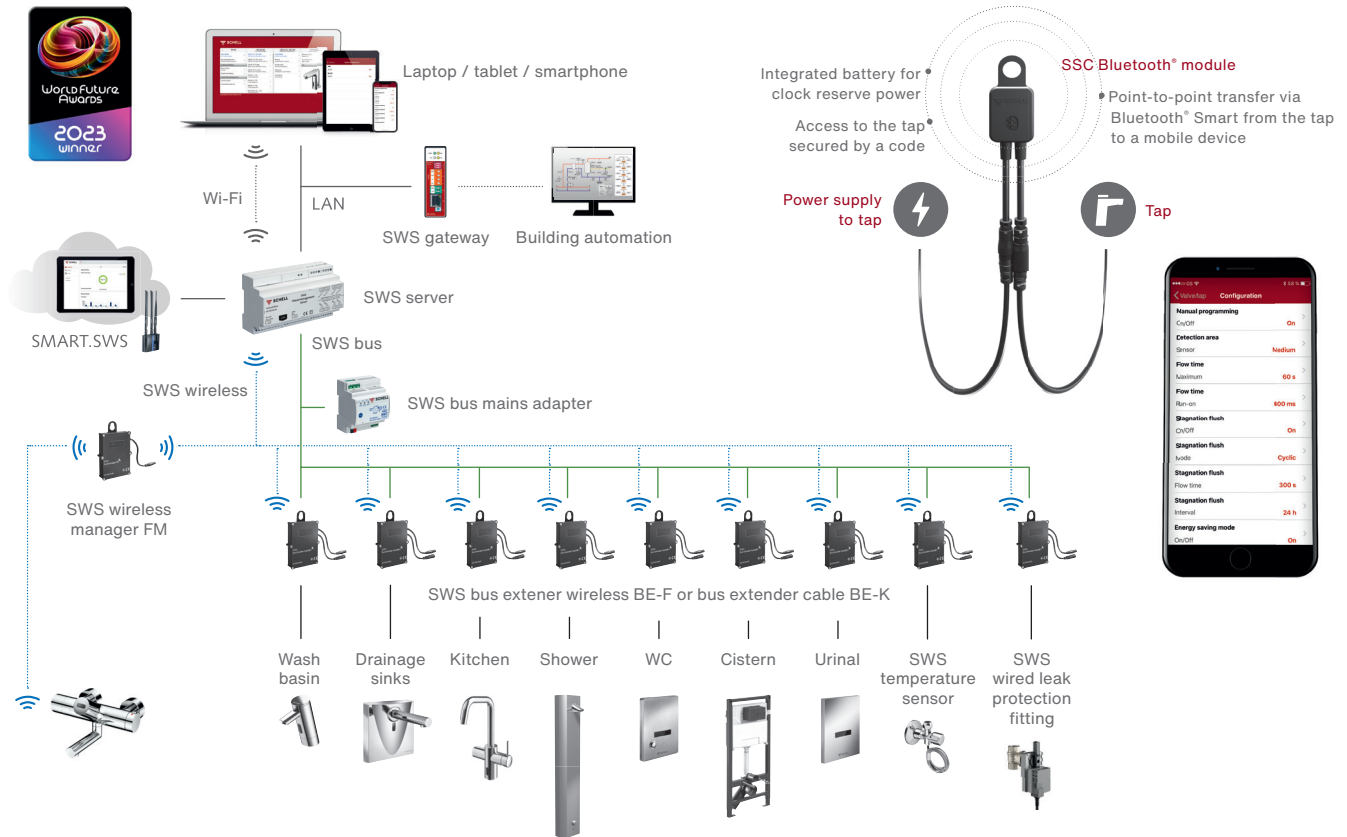

## Angle valve thermostat

- Limits max. temperature on wash basin taps
- Anti-scalding protection in the event of the cold water supply failing
- Thermal disinfection option

## SMART.SWS

More information at [www.schell.eu](http://www.schell.eu)

Complies with  
IMDA Standards  
DA109327

SCHELL SWS is the first water management system able to offer wired and wireless control of all fittings in public sanitary facilities.

### Your advantages

- Safe: centrally controlled hygiene flush and thermal disinfection
- Efficient: targeted control of water quantities, optimised energy consumption with central building control system integration
- User-friendly: intuitive operation via industry-standard Windows PCs, tablets and smartphones
- Versatile: functions for analysis and complete documentation, room layout creation, group creation and much more.
- Intelligent: centralised control via water management server and mesh wireless network
- Practical: simplicity ensured by few components

### SCHELL SMART.SWS

WORLDWIDE ACCESS TO PROFESSIONAL WATER MANAGEMENT

With the innovative SCHELL SMART.SWS extension, users can now keep an eye on water consumption and legally compliant use in their buildings at any time – and wherever they are in the world.