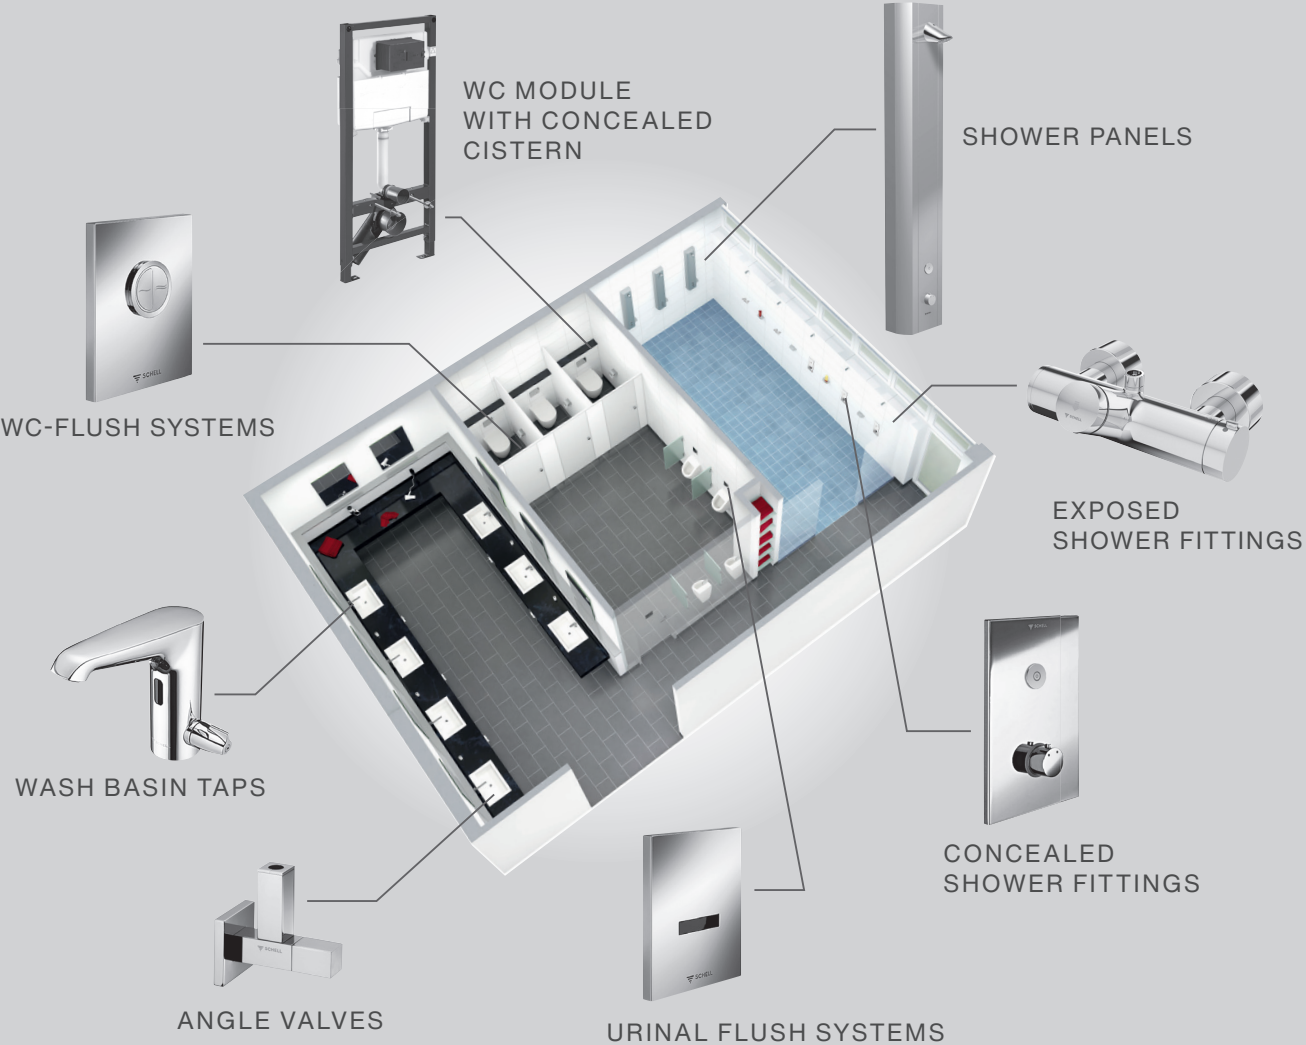

SCHELL *inside.*
Solutions from the expert.