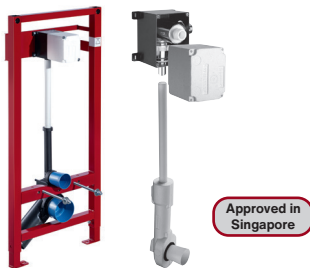

- Low pressure valve
- Brass push button for single flush

**Exposed WC flush valve SCHELLOMAT**

- Solid brass lever for single flush volume

**Hand shower Bidets**

- With holder and connection hose

- Robust concealed flush valve with reliable cartridge design
- Operating panel in plastic or metal
- Finishes: chrome, alpine white, stainless steel